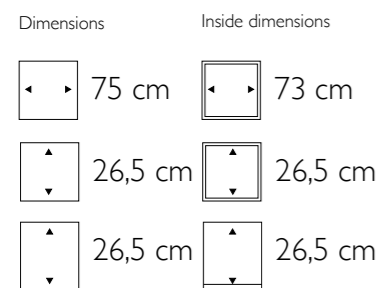

*Curved Vase Medium in Iron*

▲ **Curved Vase Medium**

690403 Bronze  
690203 White Washed  
690503 Iron

- More sizes available

Dimensions	Inside dimensions
 48 cm	 44,5 cm
 90 cm	 35 cm

◀ **Luzon Vase**  
801167 Raw Cracked Shell  
Polished Stainless Steel

Dimensions	Inside dimensions
 48 cm	 25 cm
 116 cm	 110 cm

Bosco Oval Small in Cemani

▲ **Bosco Oval Small**

475308 Cemani  
 475317 Bark  
 475327 Coconut

• More sizes available

▶ **Bosco Vase Medium**

490102 Cemani  
 490111 Bark  
 490121 Coconut