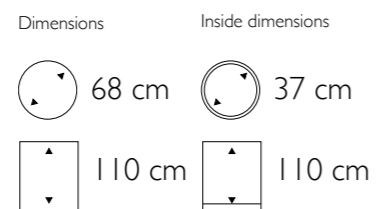

Samar Vase

801103 Split Kabibe Shell

- More sizes available