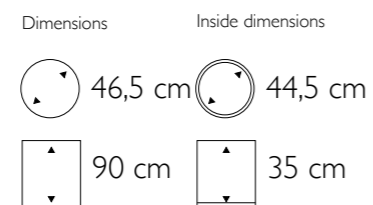

► **Vita Stripes Vase Medium**

510113 Medium Silver
510114 Bronze

• More sizes available