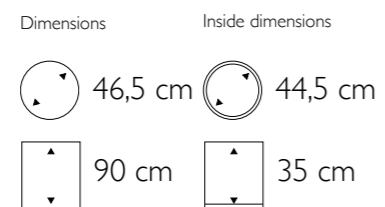

▶ **Bosco Vase Medium**

490102 Cemani
490111 Bark
490121 Coconut

• More sizes available

Bosco Vase Medium in Cemani