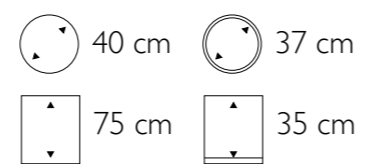

► **Curved Vase Small**

- 675403   Bronze
- 675203   White Washed
- 675503   Iron

- More sizes available

Dimensions

Inside dimensions