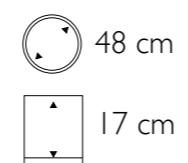

Inside dimensions