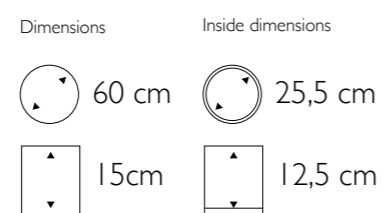

▶ **Vita Saucer Small**

- 560151 Light Gold
- 560152 Carbon
- 560153 Medium Silver
- 560154 Bronze

• More sizes available

Vita Saucer Small Light Gold