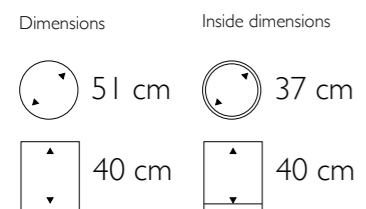

Samar Round Bowl

805103 Split Kabibe Shell