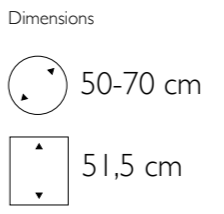

◀ **Tronco**
451496 Bark colored