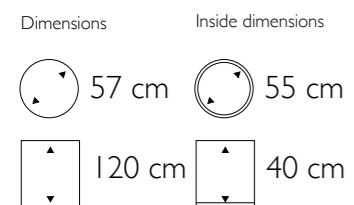

Dimensions	Inside dimensions
60 cm	42 cm
25 cm	21 cm

*If you truly love nature,  
you will find beauty everywhere.*

► **Bordo Planter**

555007 White Lacquer  
Eggshell White

555017 Black Lacquer  
Eggshell Brown

Dimensions

40 cm

40 cm

75 cm

Bordo Planter in White Lacquer / Eggshell White

◀ **Curved Round Bowl Small**

650403 Bronze  
650203 White Washed  
650503 Iron

• More sizes available

Dimensions	Inside dimensions
 50 cm	 28 cm
 40 cm	 40 cm

Curved Round Bowl Small in White Washed

Curved Vase Small in White Washed

► **Curved Vase Small**

- 675403      Bronze
- 675203      White Washed
- 675503      Iron

- More sizes available

Dimensions

Inside dimensions

*Light in Nature creates the movement of Colors*

► **Vita Stripes Vase Large**

510123 Medium Silver  
510124 Bronze

• More sizes available

► **Vita Stripes Vase Medium**