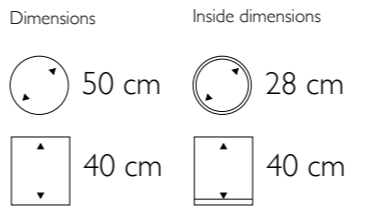

◀ **Caribbean Round Bowl**
450392 Colored Mixed Wood

• More sizes available

◀ **Tronco**
451496 Bark colored

▲ **Caribbean Bowl**
443393 Colored Mixed Wood

• More sizes available