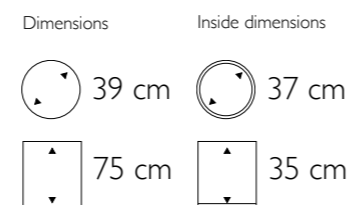

► **Vita Stripes Vase Small**

510103 Medium Silver
510104 Bronze

• More sizes available

Vita Stripes Vase in Bronze