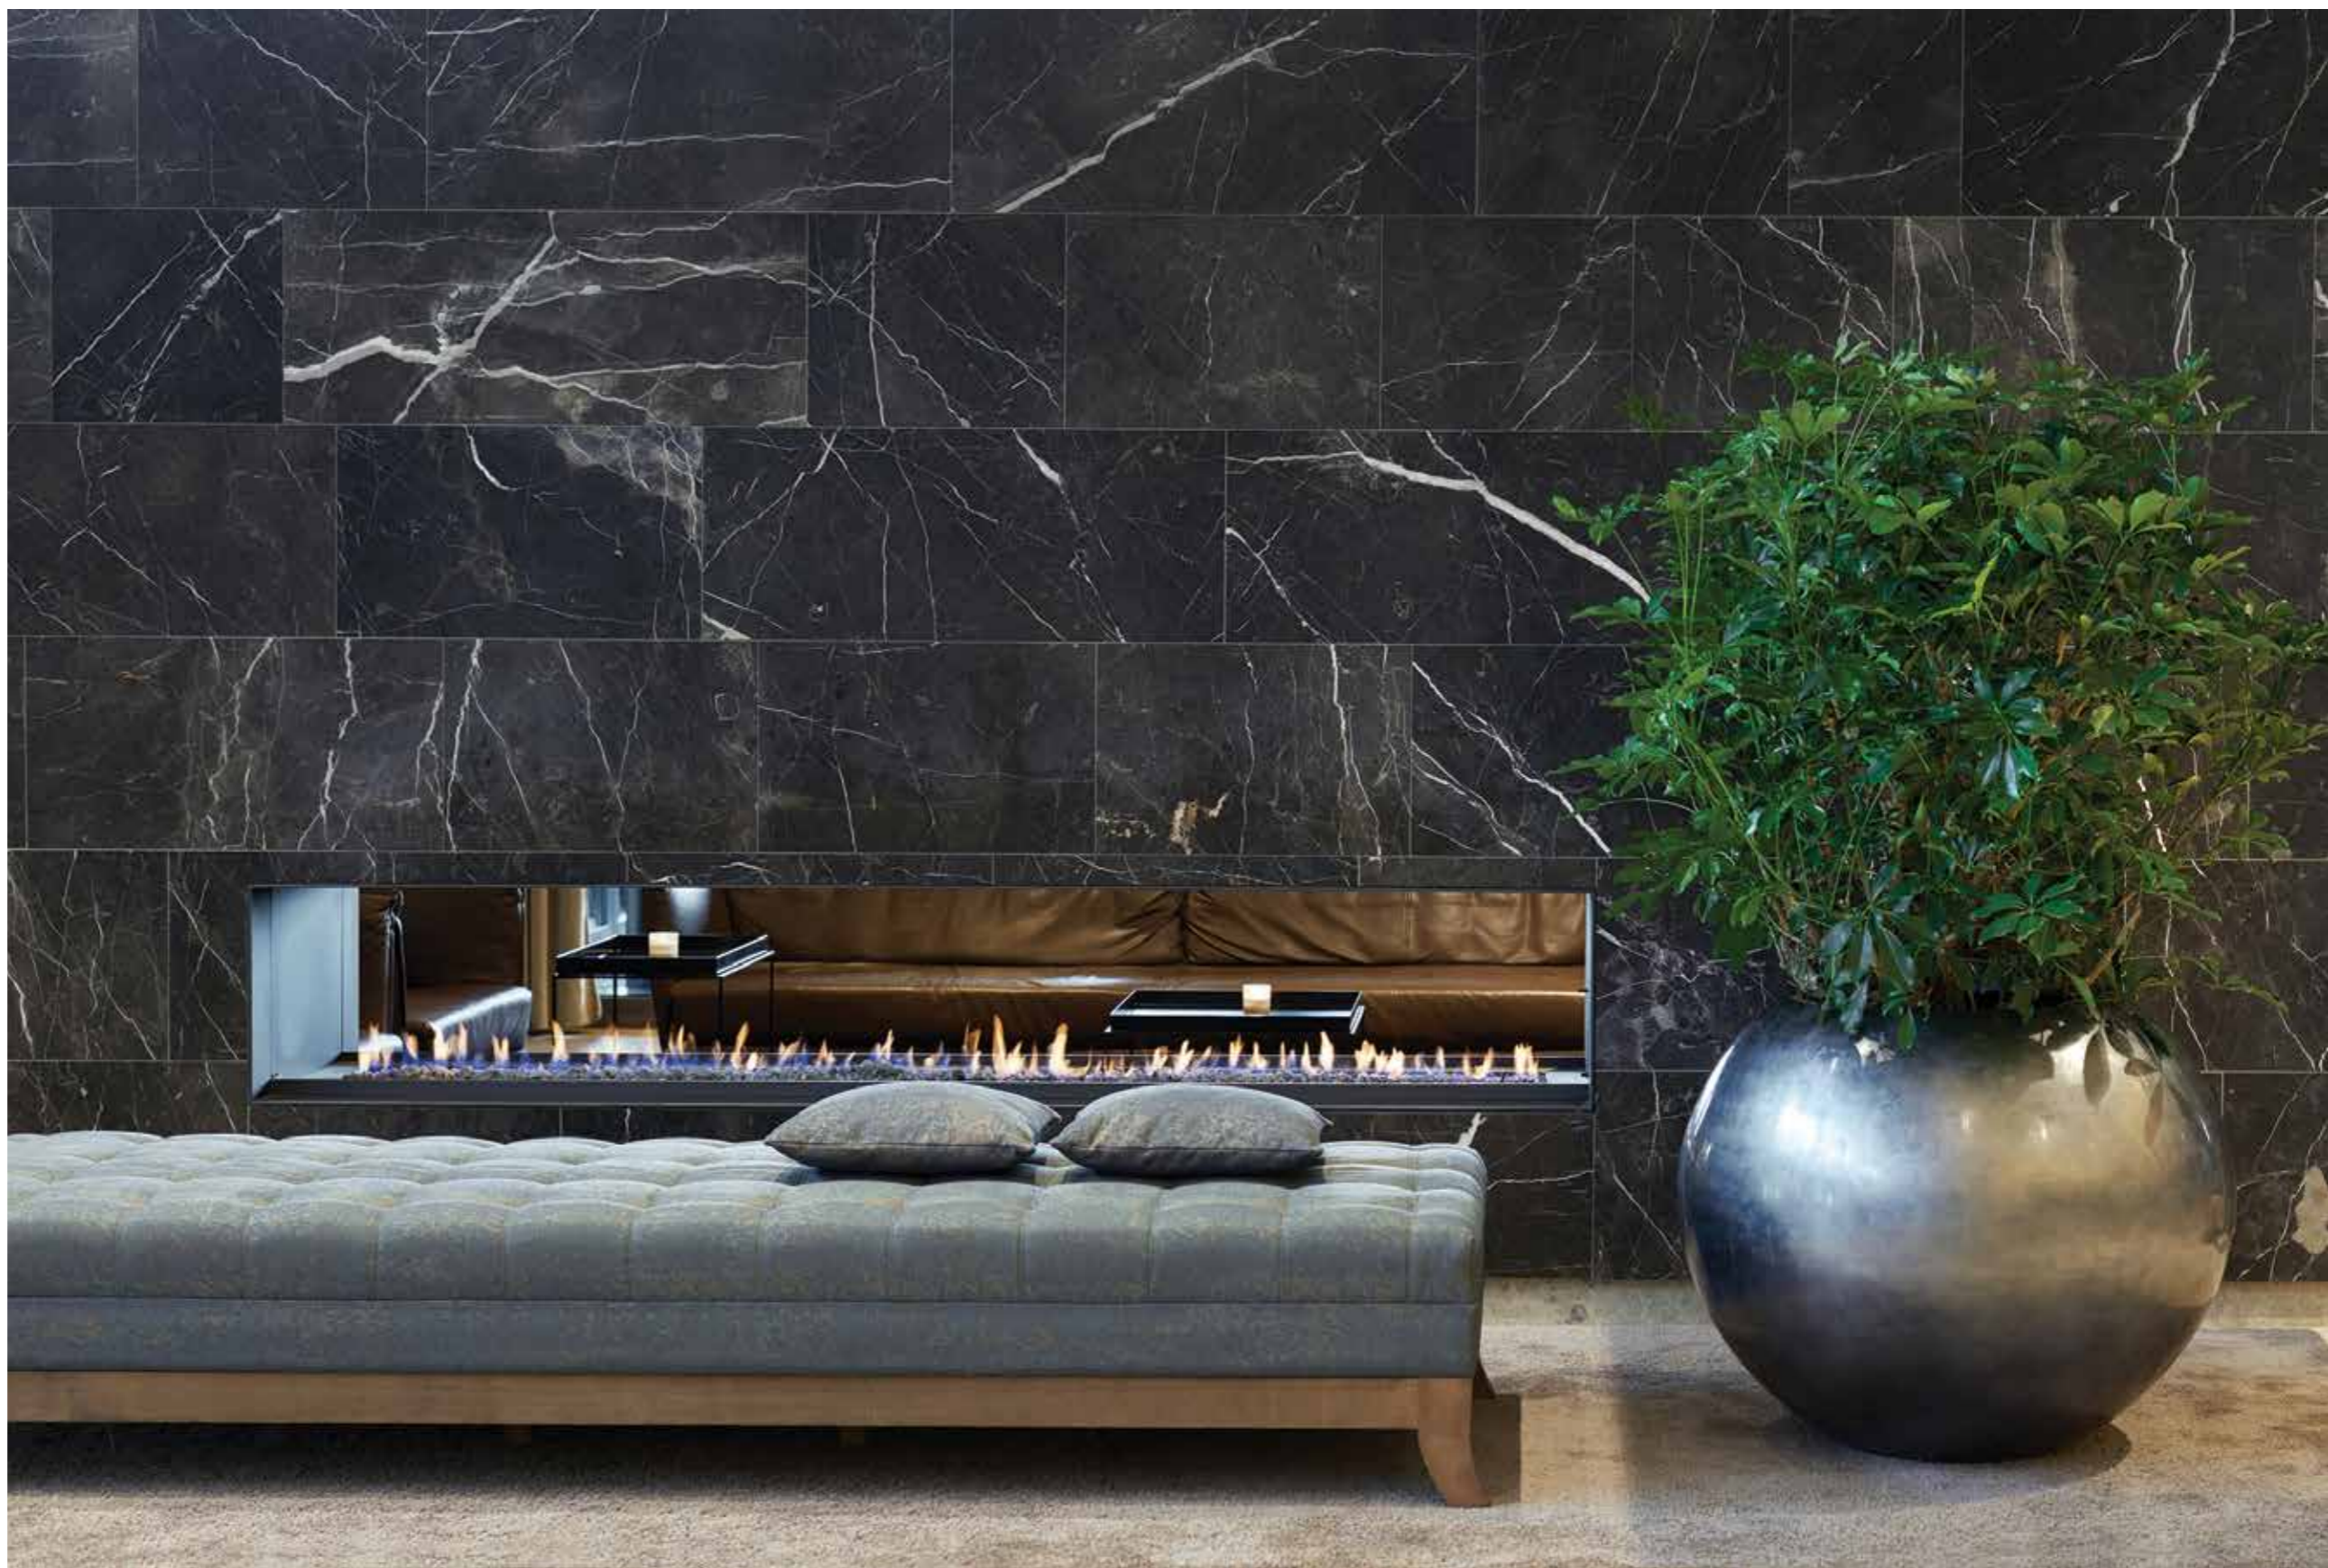

► **Vita Round Bowl Large**

- 500111 Light Gold
- 500112 Carbon
- 500113 Medium Silver
- 500114 Bronze
- 500116 Dark Blue

• More sizes available

Dimensions

Inside dimensions