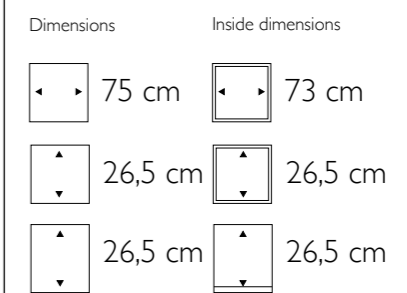

Vita Vase Small

- 500101 Light Gold
- 500102 Carbon
- 500103 Medium Silver
- 500104 Bronze
- 500106 Dark Blue
- 500102M Carbon Mat
- 500103M Medium Silver Mat

• More sizes available

▲ Vita Oval Small

- 500171 Light Gold
- 500172 Carbon
- 500173 Medium Silver
- 500174 Bronze
- 510176 Dark Blue

• More sizes available