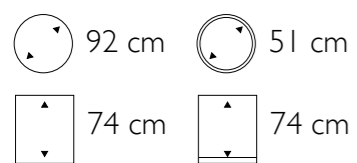

► **Vita Round Bowl Large**

- 500111 Light Gold
- 500112 Carbon
- 500113 Medium Silver
- 500114 Bronze
- 500116 Dark Blue

• More sizes available

Dimensions

Inside dimensions