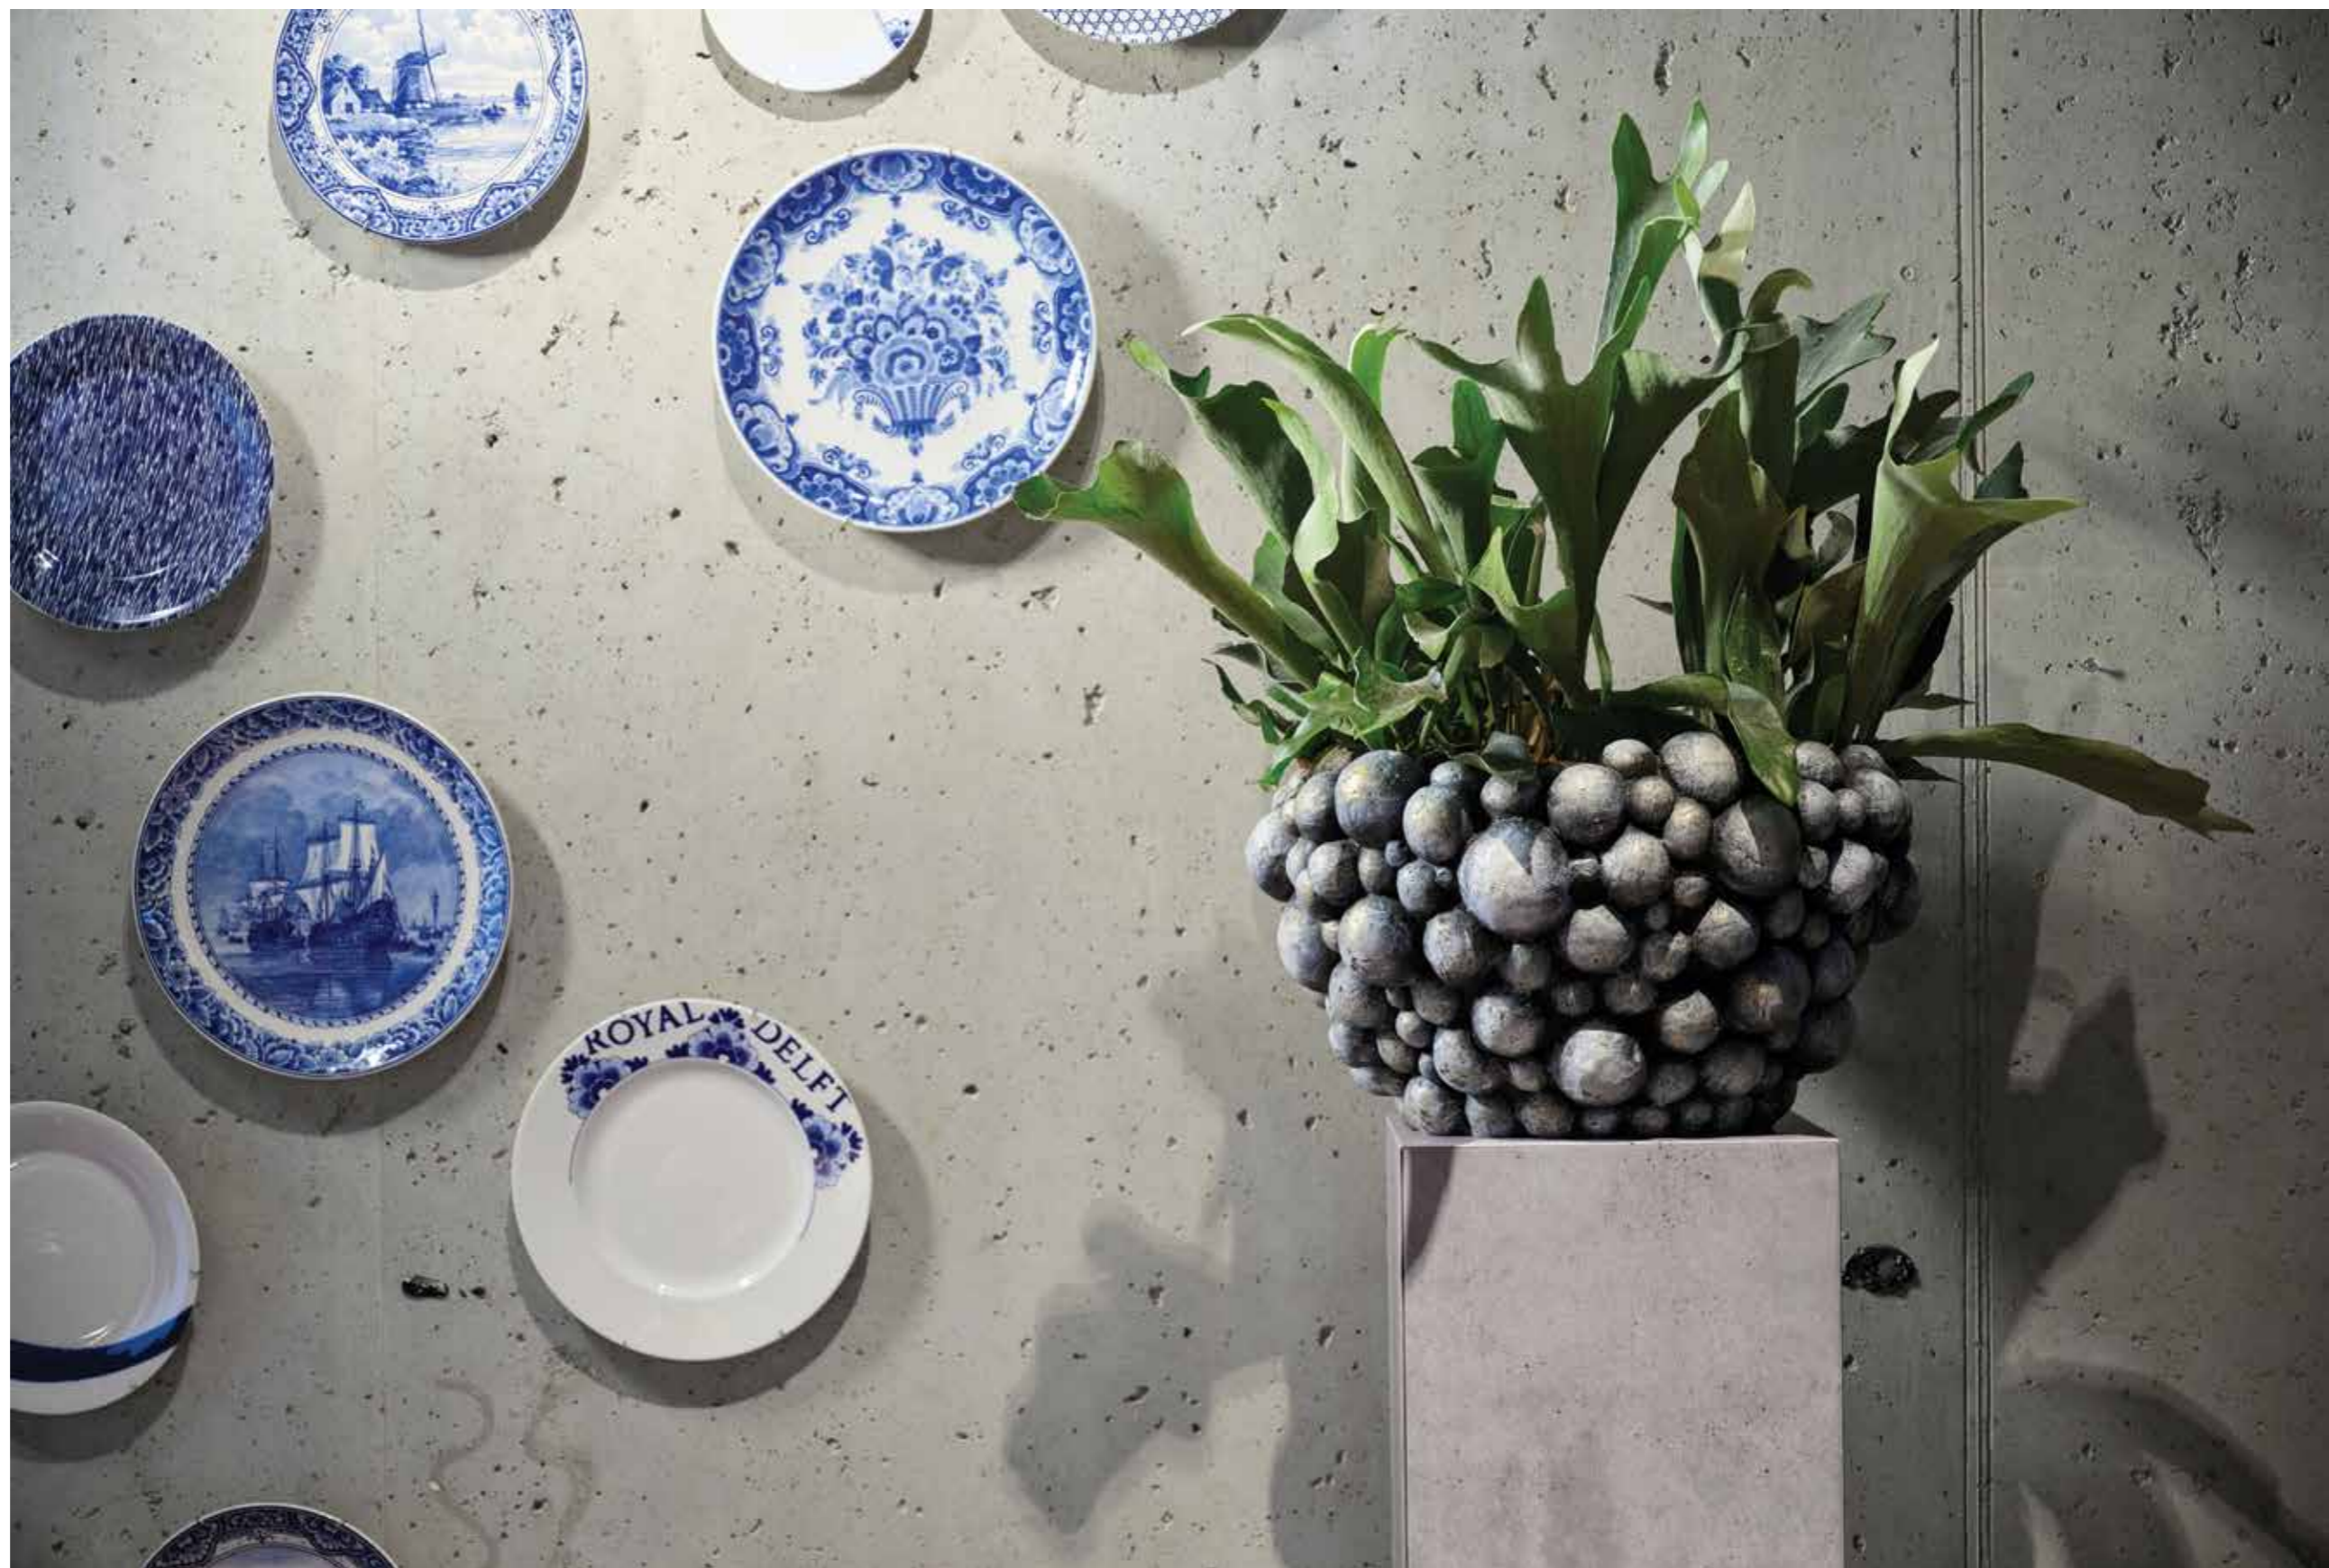

► **Globo Round Bowl Small**

942001 Antique Gold

942002 Frosted

• More sizes available

Dimensions

Inside dimensions

42 cm 30 cm

29 cm 22 cm

Globo Round Bowl Small in Frosted