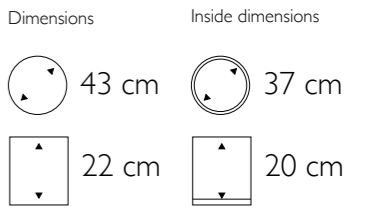

▲ **Caribbean Bowl**
443393 Colored Mixed Wood

• More sizes available