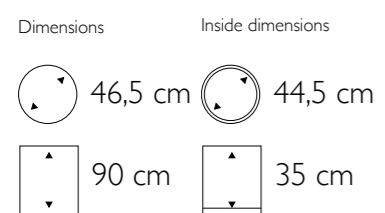

▲ **Vita Vase Medium**

- 500111 Light Gold
- 500112 Carbon
- 500113 Medium Silver
- 500114 Bronze
- 500116 Dark Blue

• More sizes available

▶ **Vita Saucer Small**

- 560151 Light Gold
- 560152 Carbon
- 560153 Medium Silver
- 560154 Bronze

• More sizes available