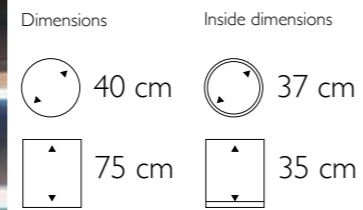

Dimensions

55 cm

30 cm

40 cm

Inside dimensions

47 cm

15 cm

*Don't worry about perfection,  
Nature doesn't grow in straight lines*

Dimensions	Inside dimensions
46,5 cm	44,5 cm
90 cm	35 cm

Pattern Vase Large in Ember

◀ **Pattern Vase Large**

- 612101 Alu
- 612201 White Washed
- 612301 Ember

• More sizes available

Dimensions

57cm

Inside dimensions

55 cm

120 cm

40 cm

Curved Vase Small in Bronze

◀ **Curved Vase Small**

675403 Bronze  
 675203 White Washed  
 675503 Iron

• More sizes available

Curved Round Bowl Small in Iron and Bronze

◀ **Curved Round Bowl Small**

650403 Bronze  
 650203 White Washed  
 650503 Iron

• More sizes available

▲ **Vita Vase Eggshell**

575097 Eggshell Brown  
 575087 Eggshell White

Dimensions		Inside dimensions	
	39 cm		37 cm
	75 cm		35 cm